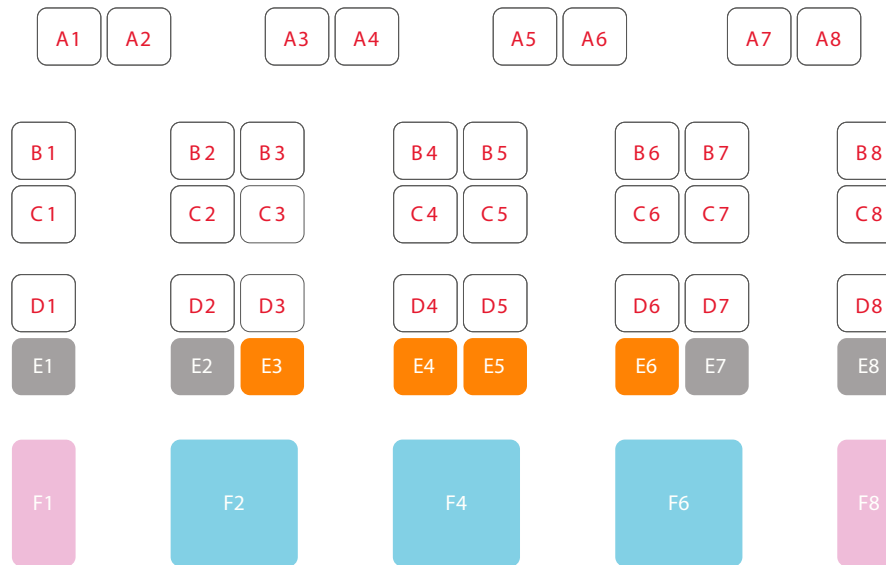

We are your team - FLOOR PLAN

WHAT CAN WE DO FOR YOU?

 Diamond Sponsor  Platinum Sponsor  Gold Sponsor  Silver Sponsor  Exhibitor

 ENTRANCE

What you get with your shell scheme (Min 3 x 3 Mtrs)

- Shell scheme stand in aluminium structure and white in-fill panel
- White fascia board with company name
- 1 Metal brochure rack
- 1 Information counter
- 2 Chairs
- 2 Shelving attached to in-fill panel
- 1 Round top laminated table
- 1 Waste basket
- 113 Amps power socket
- 1 Extension cord
- 3 Track spot lights