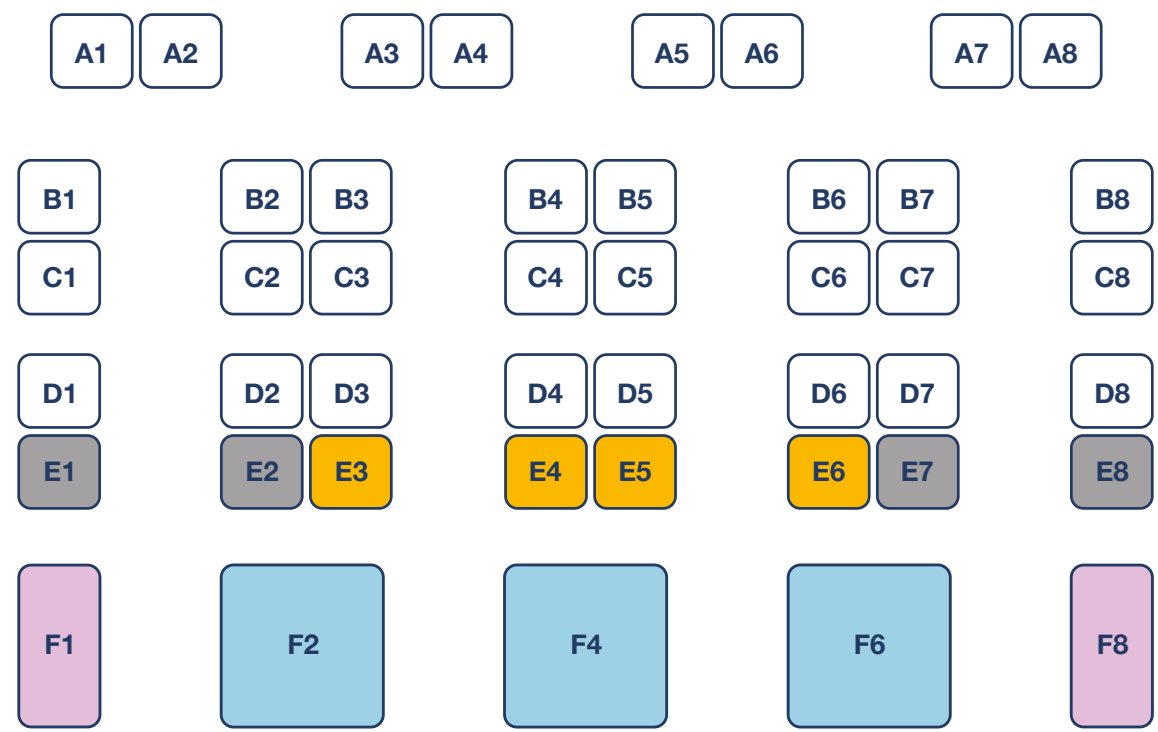

We are your team - FLOOR PLAN

■ Diamond Sponsor
 ■ Platinum Sponsor
 ■ Gold Sponsor
 ■ Silver Sponsor
 Exhibitor

↑ ENTRANCE

What you get with your shell scheme (Min 3 x 3 Mtrs)

- Shell scheme stand in aluminium structure and white infill panel
- White fascia board with company name
- 1 Metal brochure rack
- 1 Information counter
- 2 Chairs
- 2 Shelving attached to infill panel
- 1 Round top laminated table
- 1 Waste basket
- 113Amps power socket
- 1 Extension cord
- 3 Track spot lights